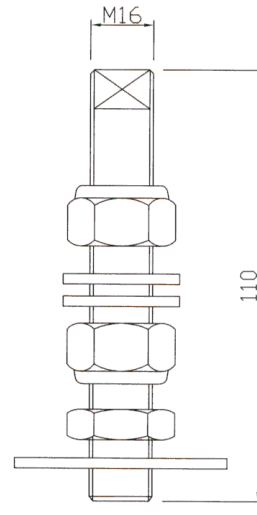

Height Adjusters

HA1600A-1

HA1600B-3B

HA1609-3B

HA1657B-1

HA1657C-1

DATA SHEET HA 2011. Max compression load in Kg deflection in mm.

This information is for guidance only. Customers are recommended to contact us for further technical information on products and applications. We reserve the right to alter specifications or withdraw products without notice.