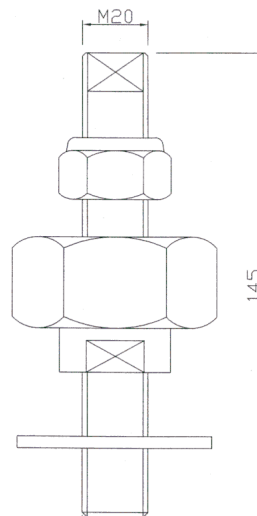

Height Adjusters

HA1600A-1

HA1600B-3B

HA1609-3B

HA1657B-1

HA1657C-1

DATA SHEET HA 2011. Max compression load in Kg deflection in mm.

This information is for guidance only. Customers are recommended to contact us for further technical information on products and applications. We reserve the right to alter specifications or withdraw products without notice.