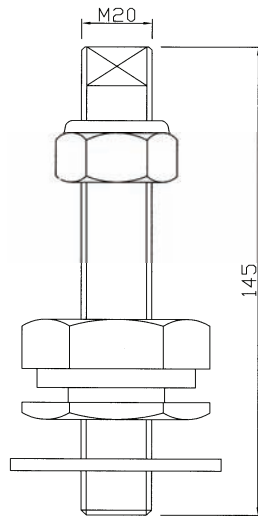

Height Adjusters

HA1600A-1

HA1600B-3B

HA1609-3B

HA1657B-1

HA1657C-1

DATA SHEET HA 2011. Max compression load in Kg deflection in mm.

This information is for guidance only. Customers are recommended to contact us for further technical information on products and applications. We reserve the right to alter specifications or withdraw products without notice.