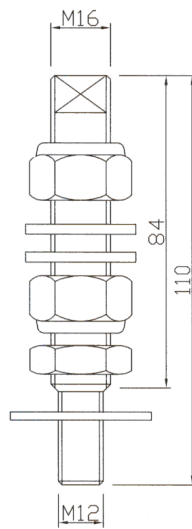

Height Adjusters

HA1600A-1

HA1600B-3B

HA1609-3B

HA1657B-1

HA1657C-1

DATA SHEET HA 2011. Max compression load in Kg deflection in mm.

This information is for guidance only. Customers are recommended to contact us for further technical information on products and applications. We reserve the right to alter specifications or withdraw products without notice.