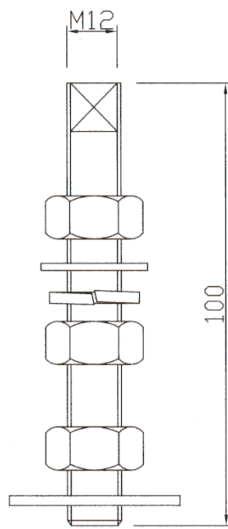

Height Adjusters

HA1600A-1

HA1600B-3B

HA1609-3B

HA1657B-1

HA1657C-1

DATA SHEET HA 2011. Max compression load in Kg deflection in mm.

This information is for guidance only. Customers are recommended to contact us for further technical information on products and applications. We reserve the right to alter specifications or withdraw products without notice.