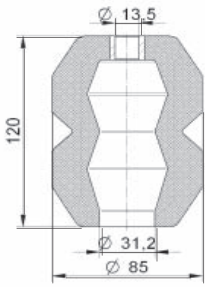

Hollow Rubber Spring

HRS530

HRS90125

HRS9696

HRS100130

HRS110133

HRS110180

HRS110181

DATA SHEET HRS-1 2011. Other sizes available on request.

This information is for guidance only. Customers are recommended to contact us for further technical information on products and applications. We reserve the right to alter specifications or withdraw products without notice.