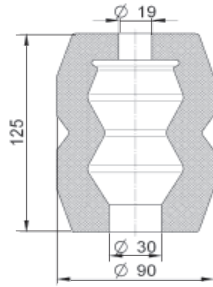

Hollow Rubber Spring

HRS530

HRS90125

HRS9696

HRS100130

HRS110133

HRS110180

HRS110181

DATA SHEET HRS-1 2011. Other sizes available on request.

This information is for guidance only. Customers are recommended to contact us for further technical information on products and applications. We reserve the right to alter specifications or withdraw products without notice.